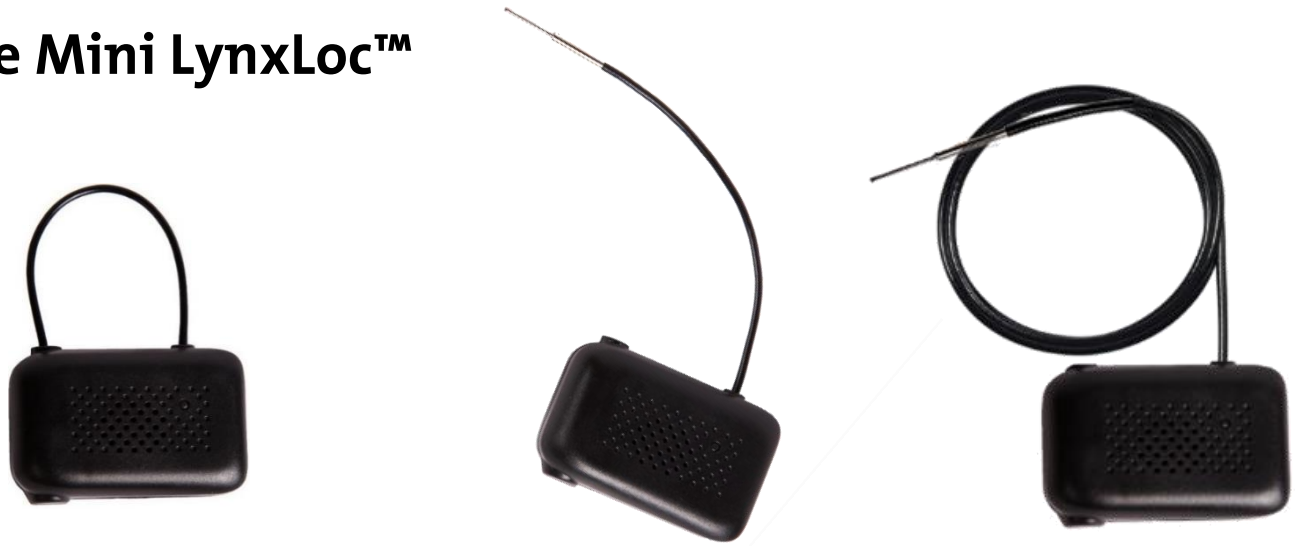

The Mini LynxLoc™

The Mini LynxLoc™ is available with 1, 2 or 3-Alarm functionality. It's an effective solution for garment and accessory protection. The Mini LynxLoc™ 2-alarm will alarm if the cable is cut, and set off the EAS alarm on attempted exit, while the 3-alarm will also self-alarm if it passes the EAS. Its small size gives the flexibility to use for more compact items such as shoes and clutch bags, and the LED warning light is visible from both sides.

Features

- Compatible with magnetic detachers
- Small and compact design
- High detection rate
- Blunt pin for safety
- Coaxial lanyard prevents shorting defeat
- Battery saving feature when engaged
- Long lasting lithium battery
- 5 minute alarm stop time
- Available in AM or RF technology