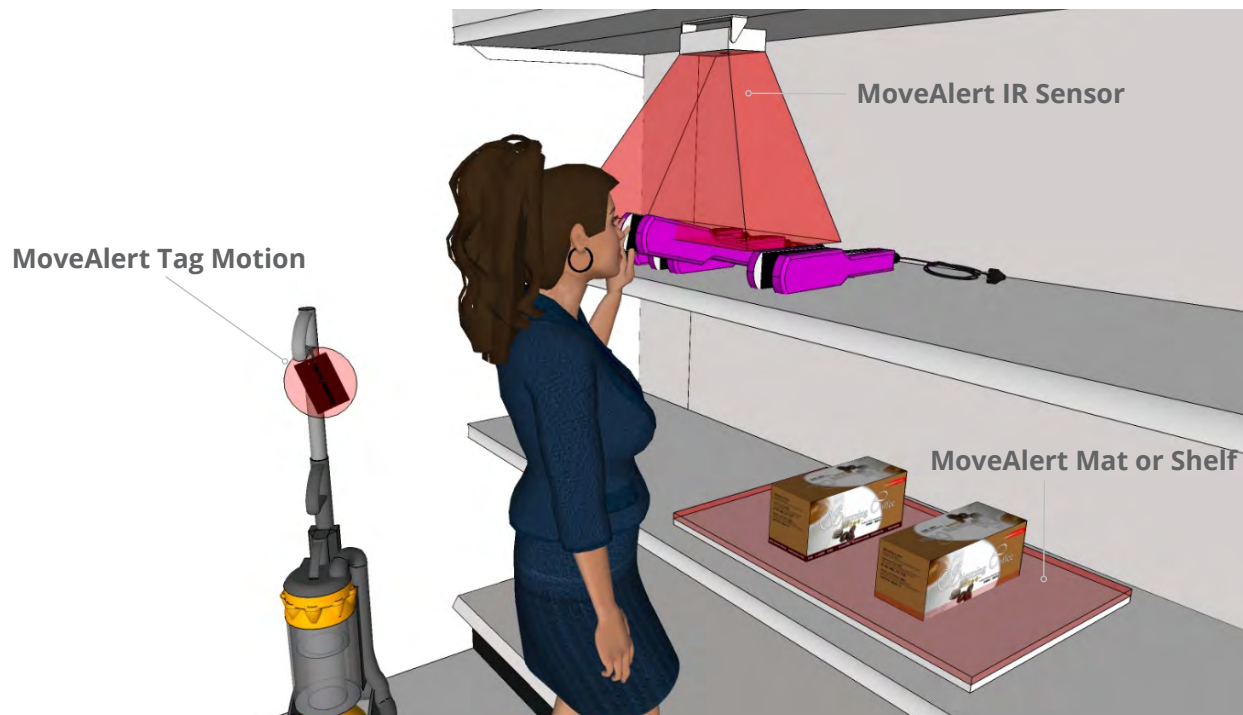

MoveAlert - Wireless Merchandise Management

Reduce shrink, increase sales, & improve product availability - wirelessly.

The MoveAlert System is an innovative customer service and EAS solution that allows for open display while keeping associates alerted to product movement. The wireless solution triggers alerts to your associates through pager, headset, PA system, or other handheld devices, reducing theft, improving product availability and increasing sales through customer service activity.

SYSTEM COMPONENTS

MoveAlert IR Sensor

Positioned above merchandise and alerts when the detection field is entered. Designed use for low-weight, high-value, products such as lipsticks and other cosmetic accessories.

MoveAlert Tags

Credit card sized Motion Tags which alert when moved, tapped or tilted. The Contact Tag tells you when a display door is opened. Aides customer service as well as security.

MoveAlert Mat

A programmable wireless mat that sits on existing shelving, which will immediately alert you to a shelf sweep. Available in various sizes to fit your needs.