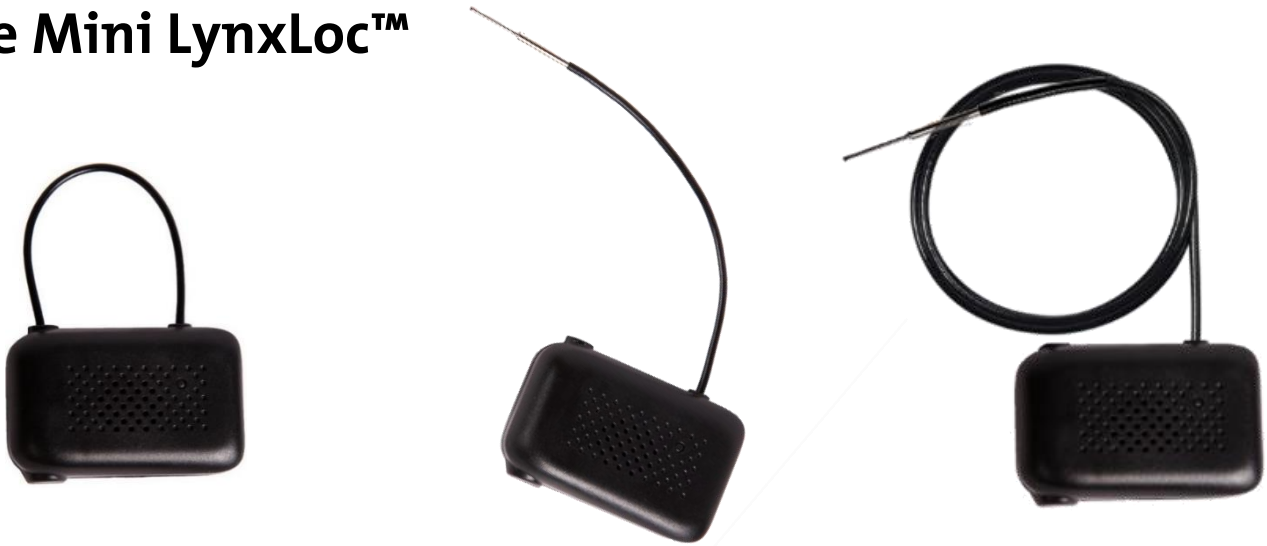

## The Mini LynxLoc™

The Mini LynxLoc™ is available with 1, 2 or 3-Alarm functionality. It's an effective solution for garment and accessory protection. The Mini LynxLoc™ 2-alarm will alarm if the cable is cut, and set off the EAS alarm on attempted exit, while the 3-alarm will also self-alarm if it passes the EAS. Its small size gives the flexibility to use for more compact items such as shoes and clutch bags, and the LED warning light is visible from both sides.

### Features

- Compatible with magnetic detachers
- Small and compact design
- High detection rate
- Blunt pin for safety
- Coaxial lanyard prevents shorting defeat
- Battery saving feature when not engaged
- Long lasting lithium battery
- 5 minute alarm stop time
- Available in AM or RF technology