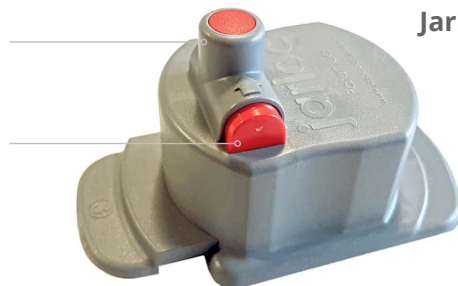

## Increase on-shelf availability & drive sales for your glass jar candles.

Exclusively from Sekura, Jarloc® is a standalone, reusable security device, specially designed to protect traditional shaped glass jar candles. Jarloc® fits snugly in the top of the jar without damaging the wick, providing benefit denial as well as RF or AM EAS detection at the exit.

### FEATURES & BENEFITS

Jarloc 1 & 2 opens with exclusive detacher  
POS mounting optional for added security

Long Tab available to accommodate wider jars

Magnetic clutch

Quick release buttons

Jarloc 1 & 2

Jarloc 3

- Designed to allow candle fragrance to accumulate in the lid as normal
- Special non-absorbent plastic doesn't absorb fragrance
- Reusable and easy to use
- Available in AM or RF
- Jarloc 3 opens with Standard & SuperLock Detachers