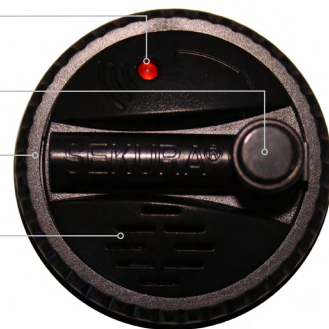

Self-Retracting BoxGrip™

Improve efficiency and security for packaged merchandise.

Openly display and secure packaged merchandise with a faster application and removal time. The patent pending self-retracting Self-Retracting BoxGrip's unique recoil function saves 59.9% of time spent applying and removing, without tangles. The versatile 40" cable length allows you to protect small and medium packaged merchandise with a single solution.

FEATURES & BENEFITS

Red flashing LED visual deterrent

Press-button lock and release

Polycarbonate housing provides durability

95 dB alarm

- Spring-loaded for faster application & removal
- Cable automatically tightens once applied
- Immediate retractable cables provide efficient cable management with no tangles
- Long lasting replaceable battery
- Releases with Standard, SuperLock and S3
- Unique 3 alarm "warning beep" feature alerts customers approaching exit
- Available in AM or RF