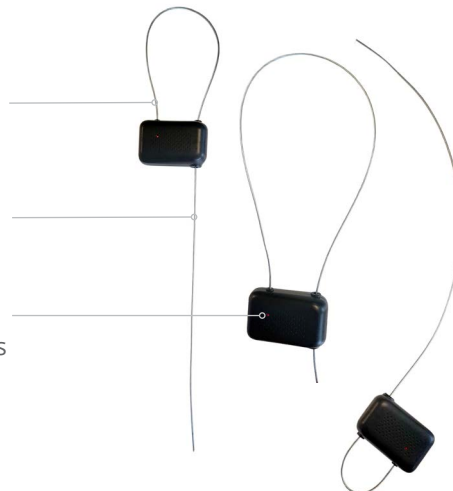

Adjustable Mini LynxLoc™

Flexible security for your display merchandise.

The compact design of the Adjustable Mini LynxLoc provides strong and flexible security. The adjustable cable cinches to your merchandise, creating a secure fit every time.

FEATURES & BENEFITS

Adjustable 18" coated cable length for versatile product protection without scratching

Coaxial lanyard prevents shorting defeat

Red flashing LED visual deterrent - visible on both sides

Small, compact design

- Long lasting lithium battery
- Battery saving feature saves battery life when not engaged
- High detection rate
- Releases with Standard and SuperLock detachers
- Available in AM or RF
- Blunt tip for safety
- 5 minute alarm duration once activated

1, 2, and 3 Alarm options

- 1** Activates EAS system alarm
- 2** Alarms if tampered with in store
- 3** Self-alarms if taken outside store

SEKURA®

sekura-global.com
sales@sekura-global.com

Adjustable Mini LynxLoc™