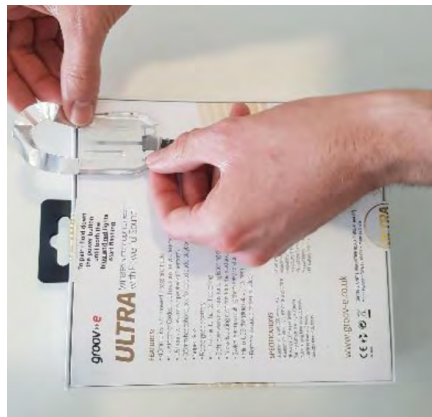

APPLICATION

Various boxed merchandise, fragrance, pre-paid cellular, DIY strapped merchandise

Apply the Sled to the box, sealing the edge