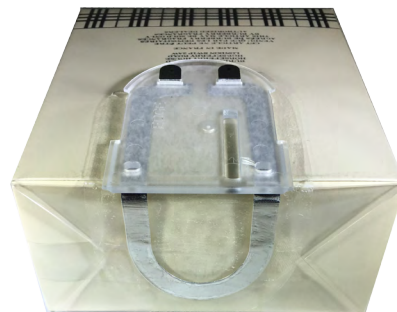

Simply secure your boxed merchandise with cutting edge technology.

The EdgeTag is the only security tag on the market that combines the ability to securely seal and protect your boxed merchandise all in one solution. Its versatility and low profile makes it extremely easy to protect packages of all sizes, including strapped merchandise with six different Sled options. The EdgeTag alarms when the tag is pulled away from the merchandise. As an added measure, a clear, thin conductive tape can be applied to create a barrier around the merchandise which cannot be broken without causing an alarm.

- Quick and easy to use. No cables to unwind or untangle.
- Reusable Hard Tag
- Releases with S3 detachers
Optional version releases with Standard or SuperLock
- Available in AM or RF
- Conductive loop sensor
- 6 types of detachable Sleds

APPLICATION

Various boxed merchandise, fragrance, pre-paid cellular, DIY strapped merchandise

Apply the Sled to the box, sealing the edge

Apply EdgeTag on top of Sled

PRODUCT INFO

| ORDER CODE | DESCRIPTION | CARTON QTY |
|------------|---|------------|
| 82AETAM | AM 2 Alarm EdgeTag, black, S3 Key | 25 |
| 82AETRF | RF 2 Alarm EdgeTag, black, S3 Key | 25 |
| 82AETCS | Cleat #1 with Conductive Seal for 2 Alarm EdgeTag | 100 |
| 82AETWS | Cleat #2 with Non-Conductive Seal for 2 Alarm EdgeTag | 100 |
| 82AETSC | Cleat #3 with Strap Insert for 2 Alarm EdgeTag | 100 |
| 82AETCP | Cleat #4 with Strap Prepack for 2 Alarm EdgeTag | 100 |
| 82AETCT | Cleat #5 with Conductive Tape for 2 Alarm EdgeTag | 100 |
| 82AETCR | Cleat #6 with Removable PSA for 2 Alarm EdgeTag | 100 |
| 82AETYT | Yellow Conductive Tape for 2 Alarm EdgeTag, .79" roll | 1 |
| 82AETCC | Clear Conductive Tape for 2 Alarm EdgeTag, .79" roll | 1 |