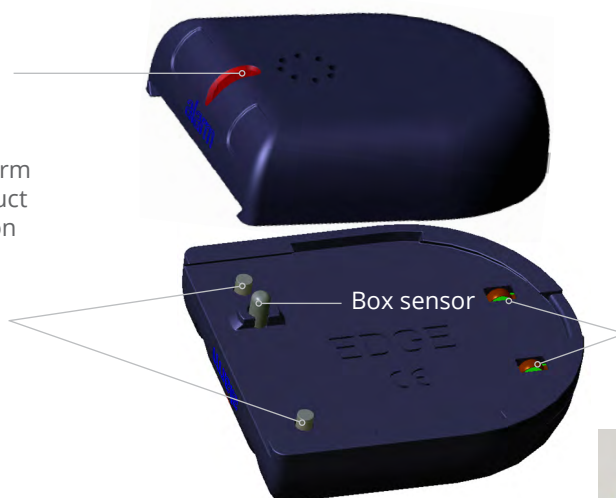

Simply secure your boxed merchandise with cutting edge technology.

The EdgeTag is the only security tag on the market that combines the ability to securely seal and protect your boxed merchandise all in one solution. Its versatility and low profile makes it extremely easy to protect packages of all sizes, including strapped merchandise with six different Sled options. The EdgeTag alarms when the tag is pulled away from the merchandise. As an added measure, a clear, thin conductive tape can be applied to create a barrier around the merchandise which cannot be broken without causing an alarm.

FEATURES & BENEFITS

Red flashing LED visual deterrent

Low-profile design - alarm housing does not obstruct graphics and information

Mechanical Lock Pins

2 Alarm functionality

- 1** Activates EAS system alarm
- 2** Alarms if tampered with in store

- Quick and easy to use. No cables to unwind or untangle.
- Reusable Hard Tag
- Releases with S3 detachers
Optional version releases with Standard or SuperLock
- Available in AM or RF
- Conductive loop sensor
- 6 types of detachable Sleds